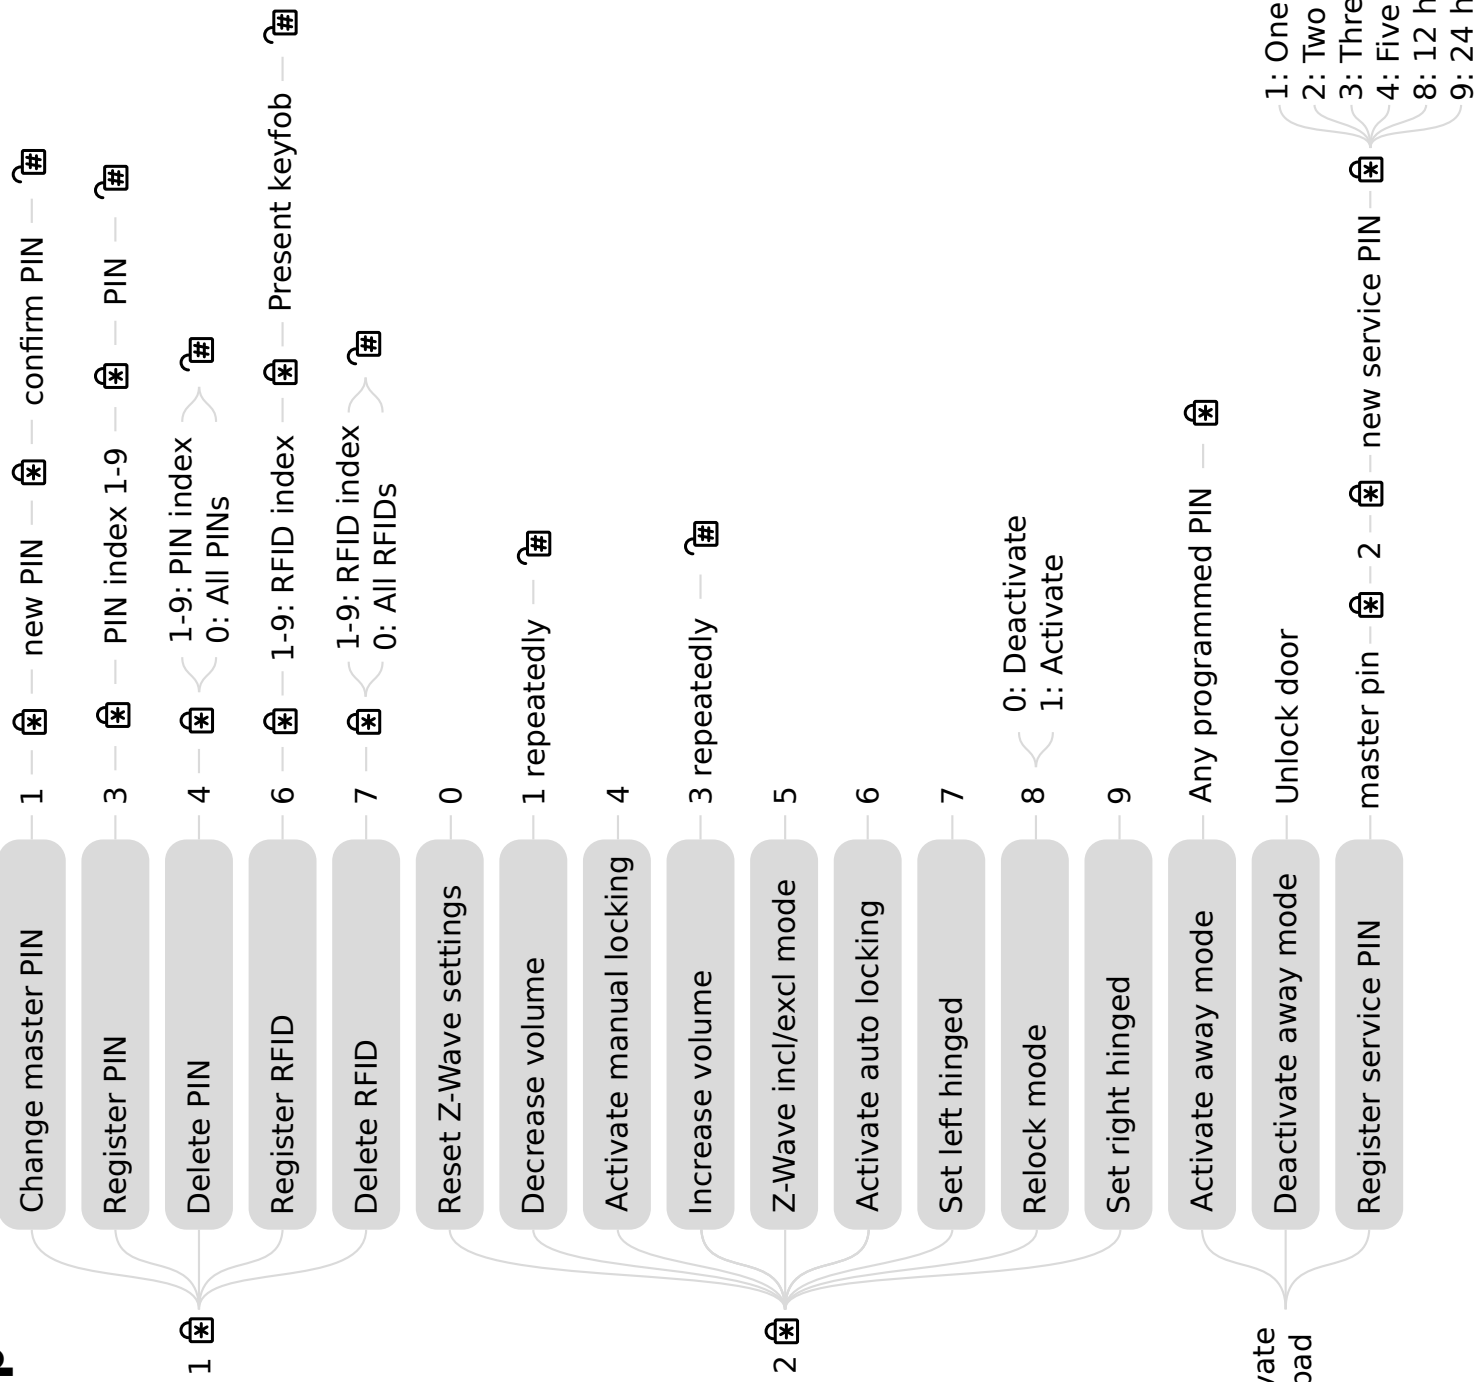

ID Lock 150 Menu Map

by Andreas Lundblad

Door is open and unlocked —  — 3 sec.

master pin — 

Door is closed and locked — 